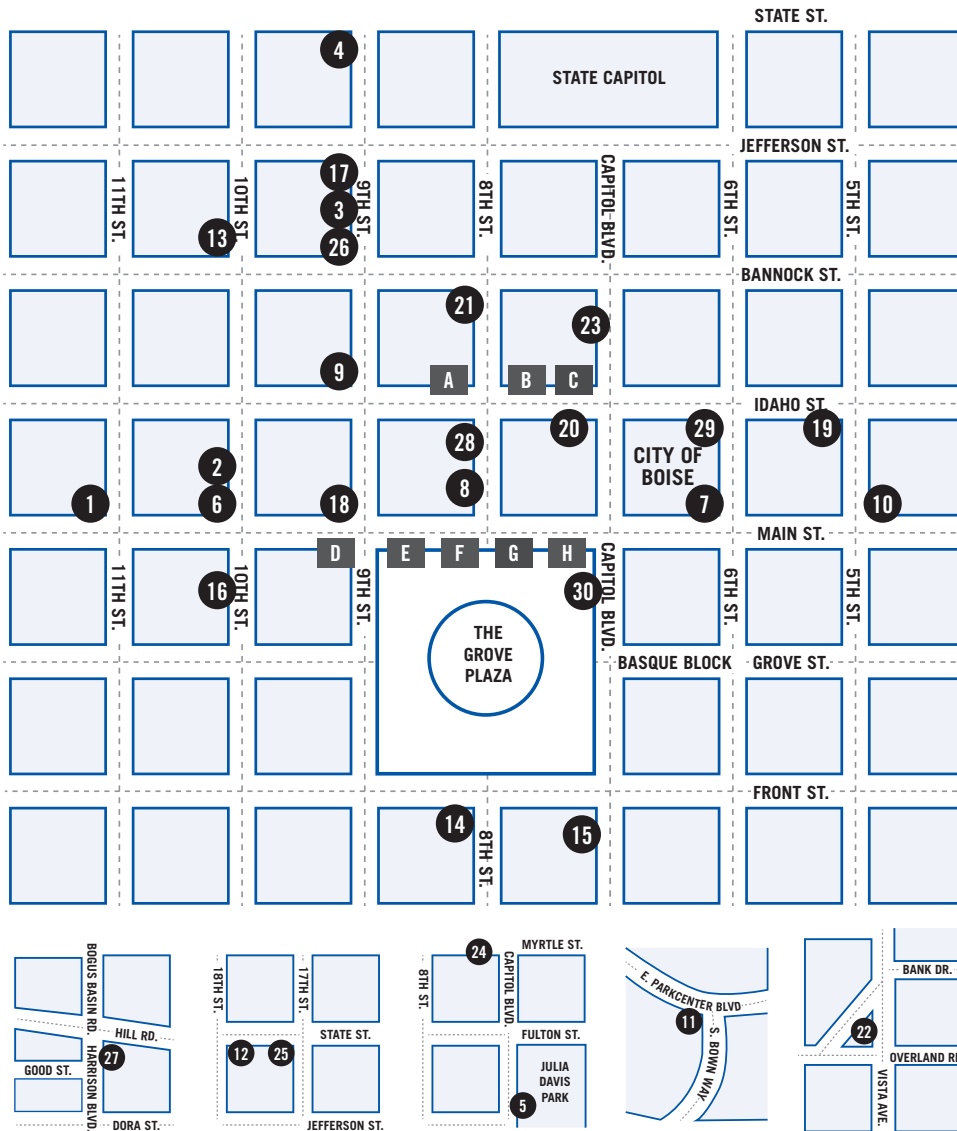

# traffic box and transit shelter art

**BOISE CITY**  
**DEPT OF ARTS**  
**& HISTORY**

[www.boiseartsandhistory.org](http://www.boiseartsandhistory.org)

# traffic box and transit shelter art

## TRAFFIC BOXES

- Randall Brown, *Aspen Reflections*
- Mary Butler, *Elements of Idaho*
- Melissa Chambers, *Xingyun tian bing "Good Luck Sweet Cookie"*
- Patrick Davis, *Check Your Baggae No. 1 & Check your Baggage No. 2*
- Lisa Flowers Ross, *Vibrant City*  
Located at Capitol Blvd and Julia Davis Dr.
- Bobby Gaytan, *The Pursuit of...*
- Angi Grow, *Electric Jelly*
- Belinda Isley, *Change is Good*  
(Bank documents and Boise map courtesy of Idaho Historical Society)
- Patrick Kilby, *Four Sides of Boise*
- Patrick Kilby, *When Oil was King*
- Lauren Kistner, *Owyhee at Dusk*  
Located at Park Center Blvd at Bown Crossing
- Steve Klamm, *"Where do We Come From, Why are We Here, Where are We Going"*
- Kelly Knopp, *Watchers Watching*
- Mike Landa, *Creative Flow Center*
- Jerms Lanningham, *Meeting of the Minds*
- Jerri Lisk, *The Green in Between*
- Ben Love, *Boxwood: Natural Traffic Control Box*
- Amy Lundstrum, *Transformation*
- Bryan Moore, *Quack Snax*
- Bob Neal, *Traffic in the City*
- Erin Ruiz, *Arrivals and Departures*
- Brian Schreiner, *Tremendous Trees*  
Located at Vista and Overland
- JanyRae Seda, *Traffic Jam on Bannock and Capital*
- Willow Socia, *Super Galactic Space Invaders Clandestine Pupils of Earth*  
Located at Capitol and Myrtle
- Alison R. Sweet and Joseph A. Snyder, *WHITTLIN' the Ekalaka Gang*
- Rachel Teannalach, *Cycle—Boise Through the Seasons*
- Tarmo Watia, *Spring, Summer, Fall, and Winter*  
Located at Hill Rd and Harrison Blvd
- Tarmo Watia, *White Dog with Earcap Leads Parade*
- Anna Webb, *Mnemosyne and Morpheus*
- Karen Woods, *Where you are*